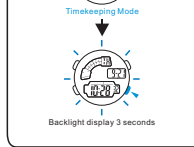

BUTTONS

BACKLIGHT

MODE SELECTION

a TIMEKEEPING

b STOPWATCH

c COUNTDOWN

TASTEN

HINTERGRUNDBELEUCHTUNG