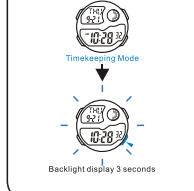

BUTTONS

Battery: CR2025 +SR626SW

BACKLIGHT

MODE SELECTION

a TIMEKEEPING

b STOPWATCH

c COUNTDOWN

TASTEN