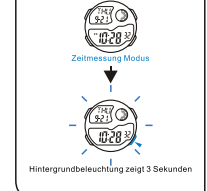

HINTERGRUNDBELEUCHTUNG