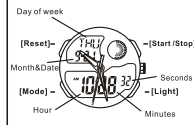

BUTTONS

Battery: CR2025 +SR626SW

BACKLIGHT

MODE SELECTION

a TIMEKEEPING

b STOPWATCH

c COUNTDOWN

TASTEN