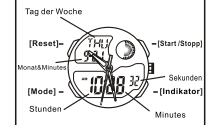

BUTTONS

Battery: CR2025 +SR626SW

BACKLIGHT

MODE SELECTION

a TIMEKEEPING

b STOPWATCH

c COUNTDOWN

TASTEN