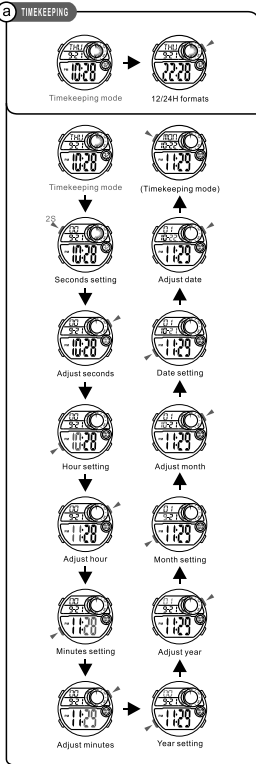

MD08151
INSTRUCTION MANUAL
Q&Q Division
CITIZEN WATCH CO.