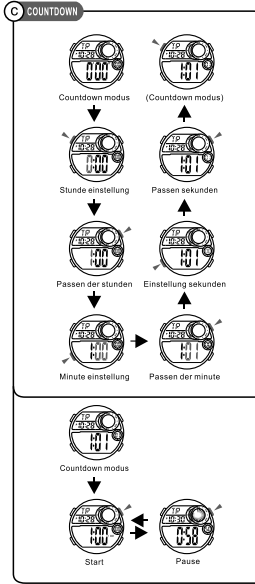

MD08151
ANLEITUNG
Q&Q Division
CITIZEN WATCH CO.