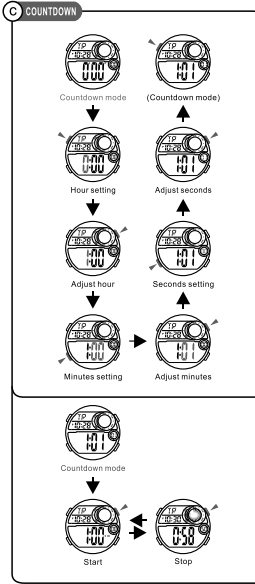

MD08151
INSTRUCTION MANUAL
Q&Q Division
CITIZEN WATCH CO.