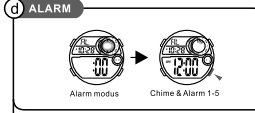

MD08151
ANLEITUNG
Q&Q Division
CITIZEN WATCH CO.