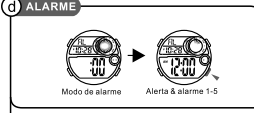

**MD08151**  
INSTRUCTION MANUAL  
Q&Q Division  
CITIZEN WATCH CO.

**MD08151**  
ANLEITUNG  
Q&Q Division  
CITIZEN WATCH CO.

**MD08151**  
MANUAL DE INSTRUCCIÓN  
Q&Q Division  
CITIZEN WATCH CO.

**MD08151**  
MANUAL DE INSTRUÇÕES  
Q&Q Division  
CITIZEN WATCH CO.

**MD08151**  
**MANUEL D'INSTRUCTION**  
Q&Q Division  
CITIZEN WATCH CO.

**BOUTONS**

Batterie: CR2025

**LUMINEUX**

**SELECTION MODE**

**a CHRONOMETRAGE**

**b CHRONOMETRE**

**c DECOMPTAGE**