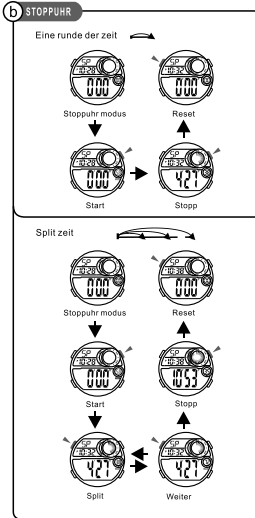

MD08151
ANLEITUNG
Q&Q Division
CITIZEN WATCH CO.