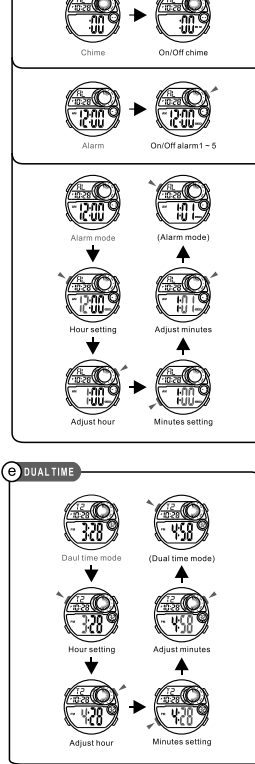

MD08151
INSTRUCTION MANUAL
Q&Q Division
CITIZEN WATCH CO.