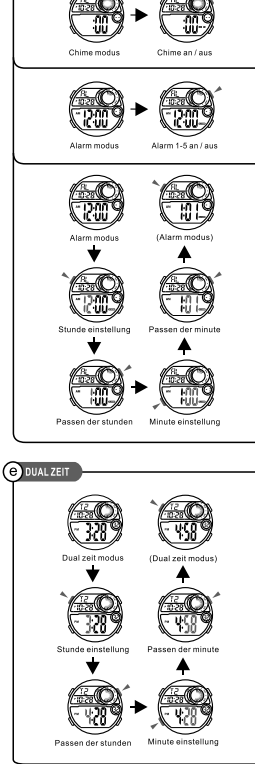

MD08151
ANLEITUNG
Q&Q Division
CITIZEN WATCH CO.