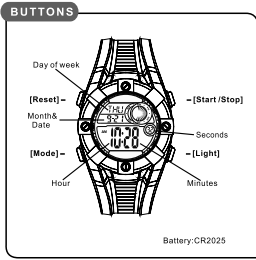

MD08151
INSTRUCTION MANUAL
Q&Q Division
CITIZEN WATCH CO.