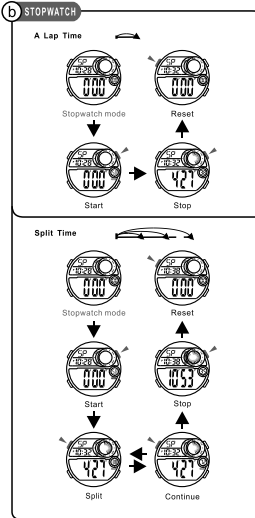

MD08151
INSTRUCTION MANUAL
Q&Q Division
CITIZEN WATCH CO.