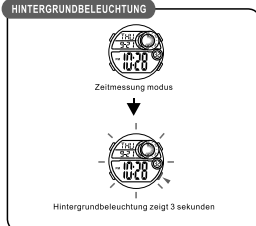

MD08151
ANLEITUNG
Q&Q Division
CITIZEN WATCH CO.