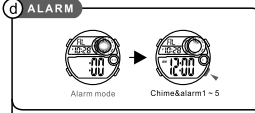

MD08151
INSTRUCTION MANUAL
Q&Q Division
CITIZEN WATCH CO.