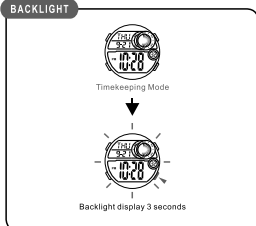

MD08151
INSTRUCTION MANUAL
Q&Q Division
CITIZEN WATCH CO.