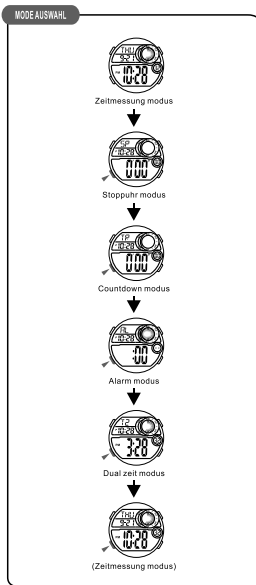

MD08151
ANLEITUNG
Q&Q Division
CITIZEN WATCH CO.