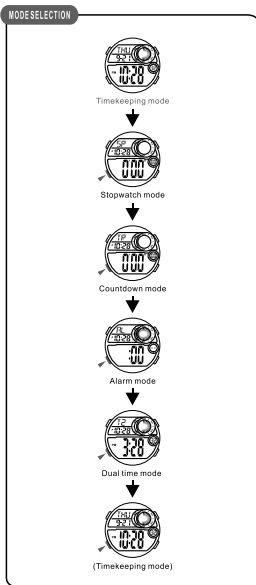

MD08151
INSTRUCTION MANUAL
Q&Q Division
CITIZEN WATCH CO.