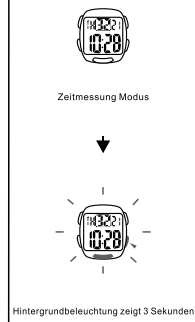

HINTERGRUNDBELEUCHTUNG