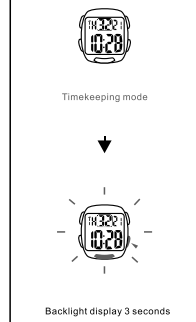

BUTTONS

Bateria: CR2016

BACKLIGHT

MODE SELECTION

a TIMEKEEPING

b ALARM

c STOPWATCH

TASTEN