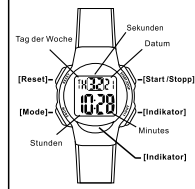

BUTTONS

Bateria: CR2016

BACKLIGHT

MODE SELECTION

a TIMEKEEPING

b ALARM

c STOPWATCH

TASTEN