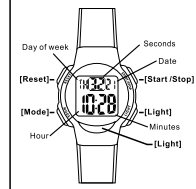

BUTTONS

Bateria: CR2016

BACKLIGHT

MODE SELECTION

a TIMEKEEPING

b ALARM

c STOPWATCH

TASTEN