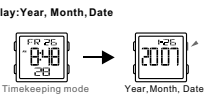

BUTTONS

Battery: CR2025

MODE SELECTION

a TIMEKEEPING

BACKLIGHT

TASTEN

Batterie: CR2025

MODE AUSWAHL