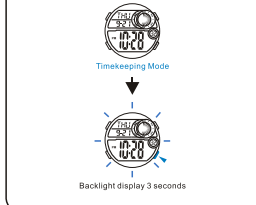

MD11237
INSTRUCTION MANUAL
O&Q Division
CITIZEN WATCH CO.

BUTTONS

BACKLIGHT

MODE SELECTION

a TIMEKEEPING

b STOPWATCH

c COUNTDOWN

d ALARM