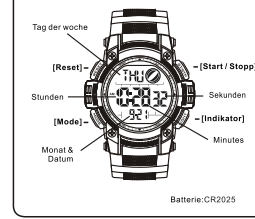

MD11237
ANLEITUNG
O&Q Division
CITIZEN WATCH CO.

TASTEN