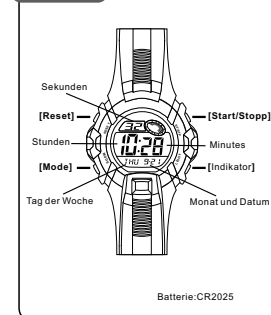

BUTTONS

BACKLIGHT

MODESELECTION

C COUNTDOWN

a TIMEKEEPING

b STOPWATCH

d ALARM

TASTEN