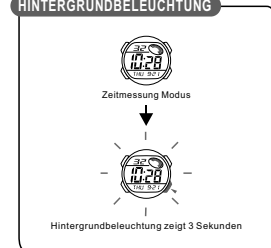

HINTERGRUNDBELEUCHTUNG