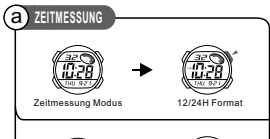

c COUNTDOWN