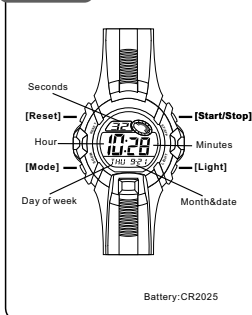

BUTTONS

BACKLIGHT

MODESELECTION

C COUNTDOWN

a TIMEKEEPING

b STOPWATCH

d ALARM

TASTEN