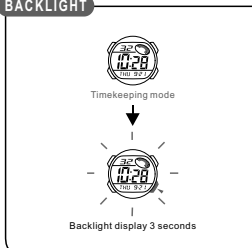

BUTTONS

BACKLIGHT

MODESELECTION

C COUNTDOWN

a TIMEKEEPING

b STOPWATCH

d ALARM

TASTEN