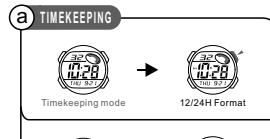

BUTTONS

BACKLIGHT

MODESELECTION

C COUNTDOWN

a TIMEKEEPING

b STOPWATCH

d ALARM

TASTEN