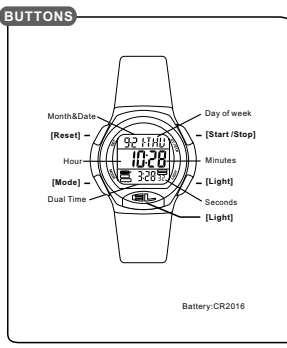

MD005N1
INSTRUCTION MANUAL
Q&Q Division
CITIZEN WATCH CO.

DUAL TIME

Timekeeping mode (Timekeeping mode)
↓
Hour setting Yesterday time on/off
↓
Adjust hour Tomorrow time on/off
↓
Minutes setting Adjust minutes