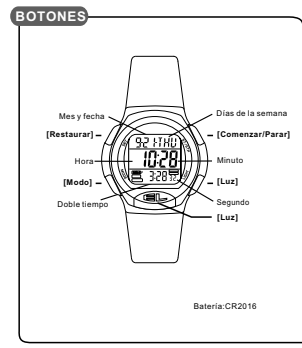

MD005N1
MANUAL DE INSTRUCCIÓN
Q&Q Division
CITIZEN WATCH CO.

TEMPO DOBLE

Modo de cronometraje (Modo de cronometraje)
↓
Ajuste de hora Ayer tiempo de activado/desactivado
↓
Ajustar hora Mañana el tiempo de activado/desactivado
↓
Ajuste de minuto Ajustar minutos